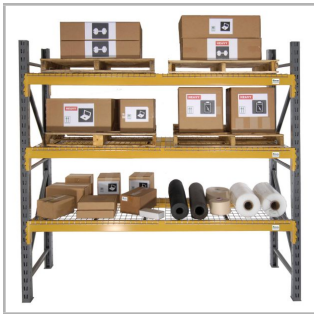

Lynx Rack

Product Guide

Product Web Page
<http://huskyrackandwire.com/products_>