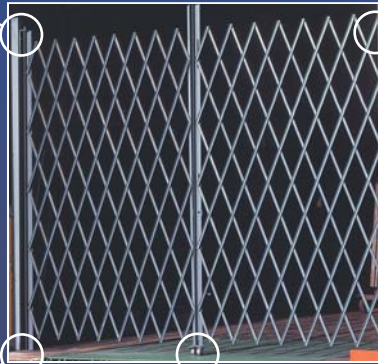

Folding Gates

Product Guide

Product Web Page
http://huskyrackandwire.com/products_

Steel Folding Gates

Ventilation
 •
 Visibility
 •
 Access Control

Standard Pin Type Mount with "L" Bracket holds top of gate to wall

"L" Brackets allow gates to be installed on surface or recess. Extended brackets facilitate installing inside of overhead door tracks.

SECURE
 Receiving Doors
 •
 Lift-Up Door
 •
 Entrancesways
 •
 Hallway

Bottom Mount is the lower pin inserted through a bearing washer into a 1/2" x 2" hole drilled into the floor

The Drop Pin slips into the same size hole and is secured by a gusset angle on opposite gate rail.