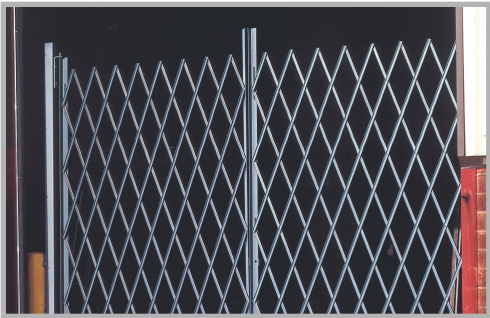

Folding Gates

Product Guide

Product Web Page
http://huskyrackandwire.com/products_

Steel Folding Gates

Ventilation
 •
 Visibility
 •
 Access Control

Standard Pin Type Mount with "L" Bracket holds top of gate to wall

"L" Brackets allow gates to be installed on surface or recess. Extended brackets facilitate installing inside of overhead door tracks.

SECURE
 Receiving Doors
 •
 Lift-Up Door
 •
 Entrancesways
 •
 Hallway

Bottom Mount is the lower pin inserted through a bearing washer into a 1/2" x 2" hole drilled into the floor

The Drop Pin slips into the same size hole and is secured by a gusset angle on opposite gate rail.